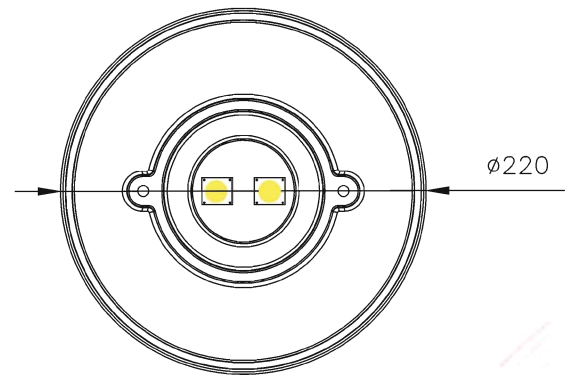

Email : vikas@trimurtitriplp.com / triflp@gmail.com

Web : www.explosionproof.co.in

AAI Figure (Lux Distance Curve)

80 Watt

120 Watt

Front View

Bottom View

Examples of Mounting

Flood light Mounting

Ceiling Mounting

Side Wall Mounting