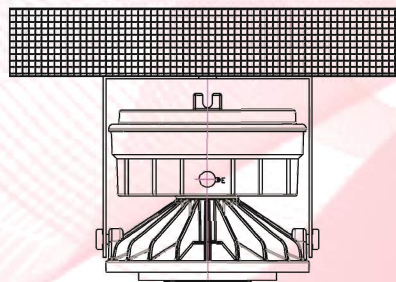

Email : vikas@trimurtitriplp.com / triflp@gmail.com

Web : www.explosionproof.co.in

AAI Figure (Lux Distance Curve)

80 Watt

120 Watt

Front View

Bottom View

Examples of Mounting

Flood light Mounting

Ceiling Mounting

Side Wall Mounting