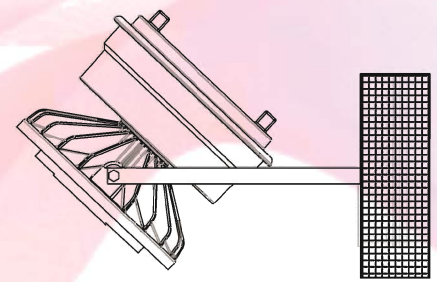

Email : vikas@trimurtitriplp.com / triflp@gmail.com

Web : www.explosionproof.co.in

AAI Figure (Lux Distance Curve)

80 Watt

120 Watt

Front View

Bottom View

Examples of Mounting

Flood light Mounting

Ceiling Mounting

Side Wall Mounting