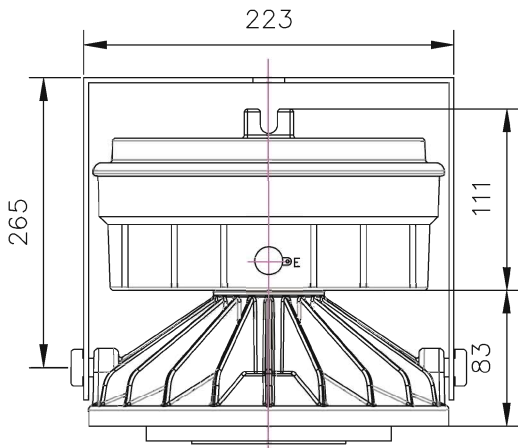

Email : vikas@trimurtitriplp.com / triflp@gmail.com

Web : www.explosionproof.co.in

AAI Figure (Lux Distance Curve)

80 Watt

120 Watt

Front View

Bottom View

Examples of Mounting