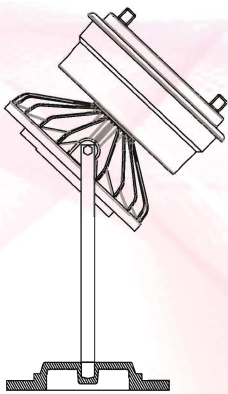

Email : vikas@trimurtitriplp.com / triflp@gmail.com

Web : www.explosionproof.co.in

AAI Figure (Lux Distance Curve)

80 Watt

120 Watt

Front View

Bottom View

Examples of Mounting

Flood light Mounting

Ceiling Mounting

Side Wall Mounting