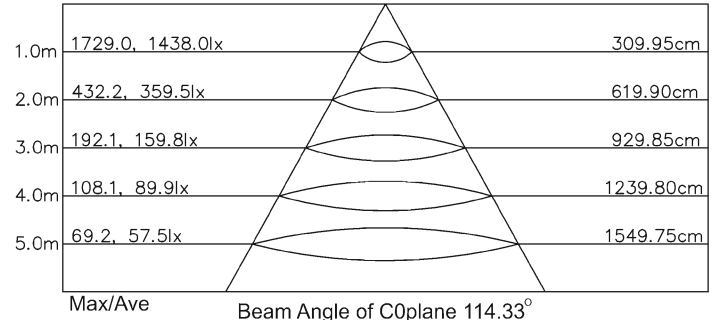

Email : vikas@trimurtitriplp.com / triflp@gmail.com

Web : www.explosionproof.co.in

AAI Figure (Lux Distance Curve)

80 Watt

120 Watt

Front View

Bottom View

Examples of Mounting