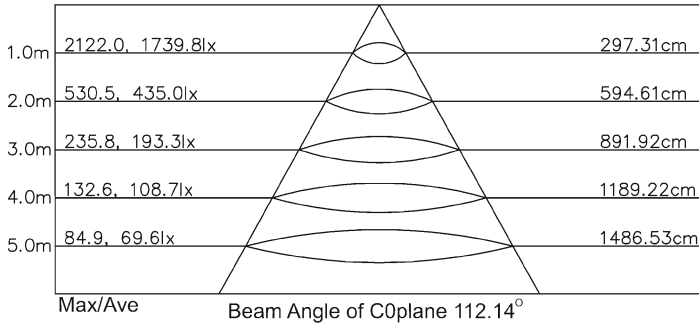

Email : vikas@trimurtitriplp.com / triflp@gmail.com

Web : www.explosionproof.co.in

AAI Figure (Lux Distance Curve)

80 Watt

120 Watt

Front View

Bottom View

Examples of Mounting